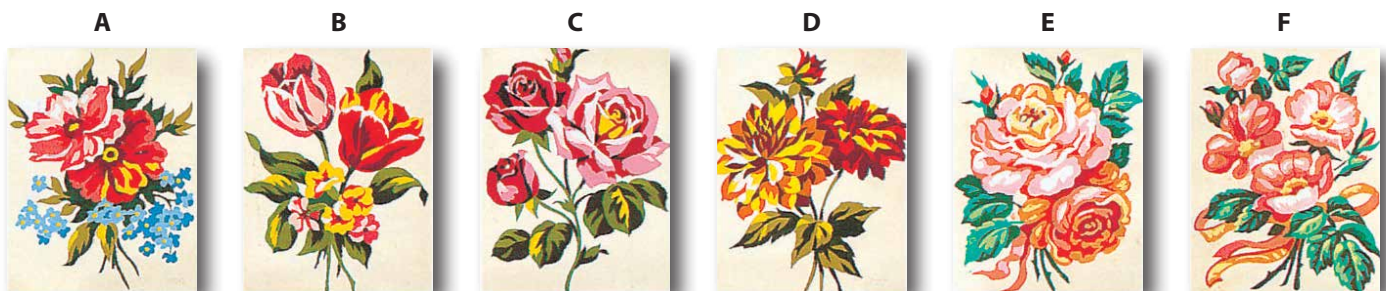

921.11 6 canevas assortis • **9213.11** 6 kits assortis