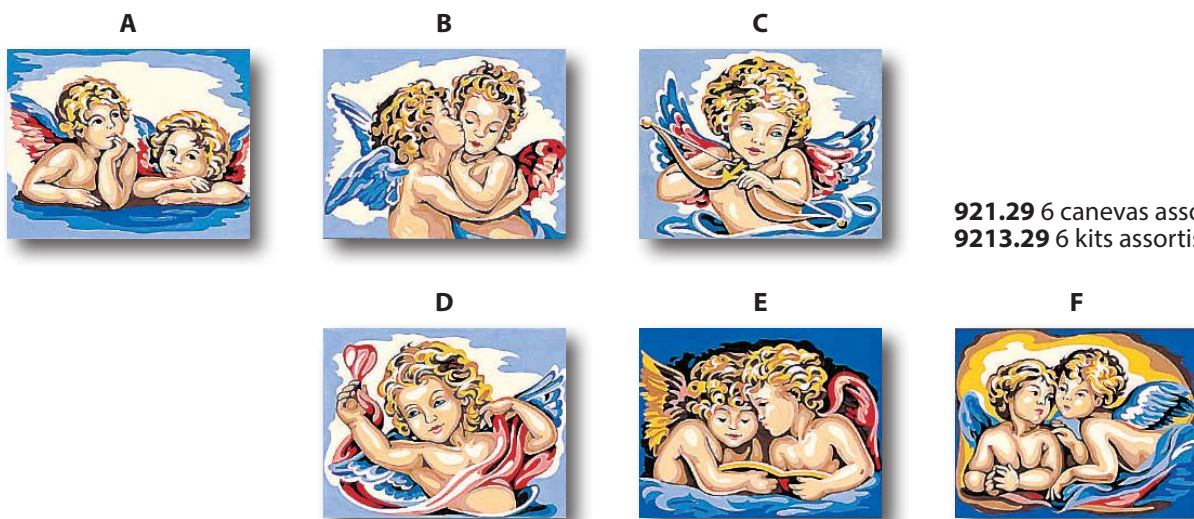

920.29 6 canevas assortis • 9203.29 6 kits assortis

920.40 6 canevas assortis • 9203.40 6 kits assortis

920.49 6 canevas assortis • 9203.49 6 kits assortis

Article 920 . PLANCHE DE 6 CANEVAS ASSORTIS . 6 canvas matched
Article 9203 . LOT DE 6 KITS ASSORTIS COTON RETORS . 6 kits matched
 in mat yarn
 Canevas 6 motifs 20 x 20 cm (8" x 8") – Dessin 6 motifs 14 x 14 cm (6" x 6")

Canevas pénélope blanc / White penelope canvas / Cañamazo blanco

SEG de Paris
 CANEVAS ET TAPISSERIES

920.50 6 canevas assortis • **9203.50** 6 kits assortis

Article 921 . PLANCHE DE 6 CANEVAS ASSORTIS . 6 canvas matched
Article 9213 . LOT DE 6 KITS ASSORTIS COTON RETORS . 6 kits matched
 in mat yarn

Canevas 20 x 25 cm (8" x 8x93/4") – Dessin 6 motifs 14 x 18 cm (6" x 7")

Canevas pénélope blanc / White penelope canvas / Cañamazo blanco

921.29 6 canevas assortis
9213.29 6 kits assortis

921.11 6 canevas assortis • **9213.11** 6 kits assortis