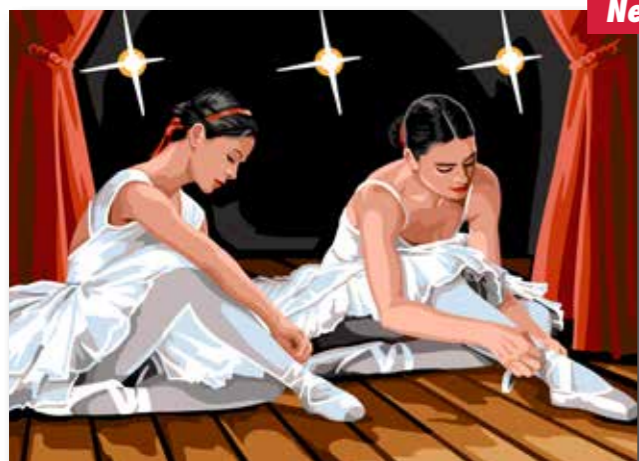

Article 929 . CANEVAS PÉNÉLOPE ANTIQUE . Penelope canvas

Canevas 45 x 60 cm (18" x 24")
Dessin 37 x 51 cm (15" x 20")

SEG de Paris
— CANEVAS ET KITS —

Canevas pénélope antique / Penelope canvas / Penelope cañamazo

Article 932 . CANEVAS PÉNÉLOPE ANTIQUE . Penelope canvas

Canevas 65 x 120 cm (26" x 48")
Dessin 54 x 105 cm (20" x 41")

SEG de Paris
— CANEVAS ET KITS —

Canevas pénélope antique / Penelope canvas / Penelope cañamazo

CANEVAS ET KITS
CANVAS & KITS

New